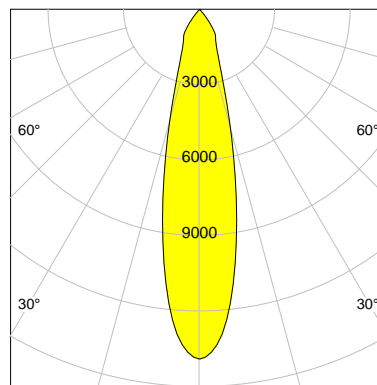

DESCRIPTION

Type	Track Spotlight
Article-number	141276L10978
Colour	black
Energy Consumption	27.4 W
Efficiency	137 lm/W
Luminous Flux	3773 lm
Current (sec)	700 mA
Protection Class	IP C
Energy-Label	C
Cooling	Passive

LED

Color Temperature	4000K
Color Rendering	CRI 82
LES	15
Color Tolerance	3-Step McAdam
Planckian Curve	BBL
Spectrum	Neutral White G7
Photobiological safety	RG2

ELECTRICAL

Power Supply	220-240, 50-60Hz
Safety Class	2
Startup Time	< 1s
Overload- / Shortcircuit Protection	
Wiring / Adapter	3-Phase Adapter
Max Luminaires MCB	B16A 27 pcs
Tracks	Global Stucchi Eutrac

Control

Control	On/Off
---------	--------

REFLECTOR

Technology	ULTRA
Material	Miro 4 Silver
FWHM	24°
FWTM	55°

I-max : 13902 cd *

UGR : 22.1 (4H/8H - 70/50/20)

H/m	D/m	E _{max} /lx/klm *
1.0	0.4	3685
2.0	0.8	921
3.0	1.3	409
4.0	1.7	230