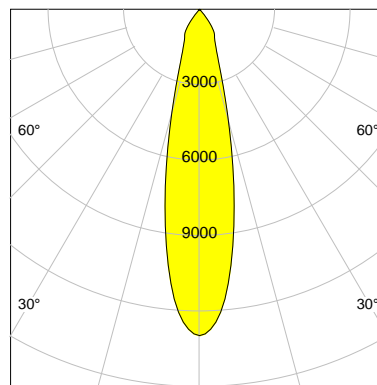

REFLECTOR

Technology	ULTRA
Material	Miro 4 Silver
FWHM	24°
FWTM	55°