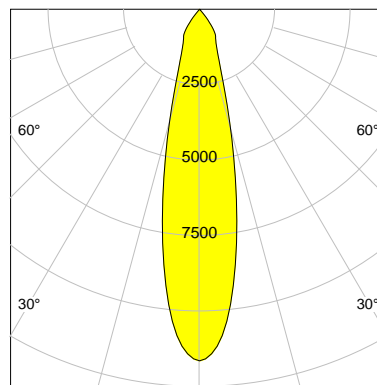

I-max : 11640 cd *

UGR : 21.5 (4H/8H - 70/50/20)

H/m	D/m	E_{max}/lx/klm *
1.0	0.4	3685
2.0	0.8	921
3.0	1.3	409
4.0	1.7	230

Other configurations, accessories or controls like DALI or Wireless on request

The technical data represent rated values for an ambient temperature of 25°C. The data values for the luminous flux are initially subject to a tolerance of +/- 10%, those for the the electrical connected load are initially subject to a tolerance of +/- 10%, those for the CRI +/- 1.5 and those for the colour temperature are initially subject to a tolerance of +/- 150 K. Errors and omission excepted. Subject to change without prior notice. Last update 2023_05_22