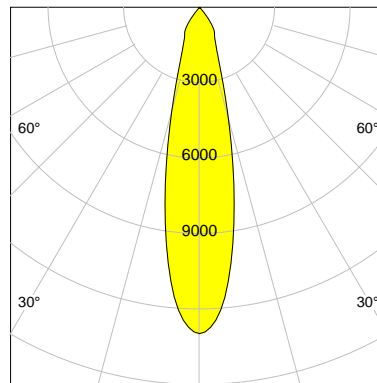

I-max : 12970 cd *

UGR : 21.8 (4H/8H - 70/50/20)

H/m	D/m	E_{max}/lx/klm *
1.0	0.4	3685
2.0	0.8	921
3.0	1.3	409
4.0	1.7	230

Other configurations, accessories or controls like DALI or Wireless on request

The technical data represent rated values for an ambient temperature of 25°C. The data values for the luminous flux are initially subject to a tolerance of +/- 10%, those for the the electrical connected load are initially subject to a tolerance of +/- 10%, those for the CRI +/- 1.5 and those for the colour temperature are initially subject to a tolerance of +/- 150 K. Errors and omission excepted. Subject to change without prior notice. Last update 2023_05_22