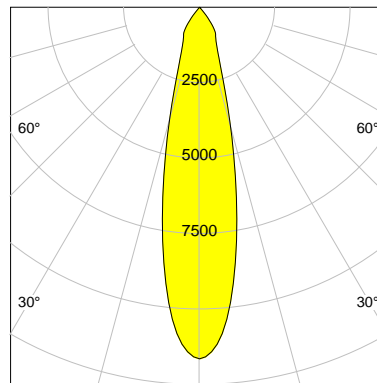

I-max : 11640 cd *

UGR : 21.5 (4H/8H - 70/50/20)

H/m	D/m	E_{max}/lx/klm *
1.0	0.4	3685
2.0	0.8	921
3.0	1.3	409
4.0	1.7	230

Other configurations, accessories or controls like DALI or Wireless on request

The technical data represent rated values for an ambient temperature of 25°C. The data values for the luminous flux are initially subject to a tolerance of +/- 10%, those for the the electrical connected load are initially subject to a tolerance of +/- 10%, those for the CRI +/- 1.5 and those for the colour temperature are initially subject to a tolerance of +/- 150 K. Errors and omission excepted. Subject to change without prior notice. Last update 2023_05_22