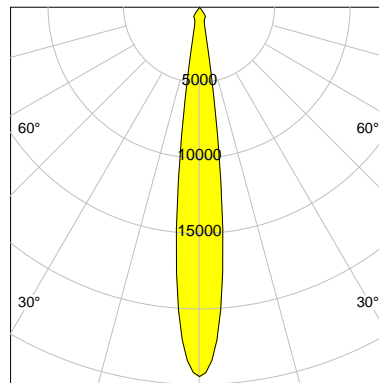

I-max : 24460 cd *

UGR : 20.0 (4H/8H - 70/50/20)

H/m	D/m	E_{max}/lx/klm *
1.0	0.2	10286
2.0	0.5	2571
3.0	0.7	1143
4.0	0.9	643

Other configurations, accessories or controls like DALI or Wireless on request

The technical data represent rated values for an ambient temperature of 25°C. The data values for the luminous flux are initially subject to a tolerance of +/- 10%, those for the the electrical connected load are initially subject to a tolerance of +/- 10%, those for the CRI +/- 1.5 and those for the colour temperature are initially subject to a tolerance of +/- 150 K. Errors and omission excepted. Subject to change without prior notice. Last update 2023_05_22