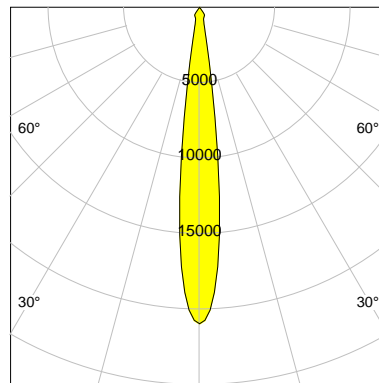

I-max : 20963 cd *

UGR : 19.5 (4H/8H - 70/50/20)

H/m	D/m	E_{max}/lx/klm *
1.0	0.2	10286
2.0	0.5	2571
3.0	0.7	1143
4.0	0.9	643

Other configurations, accessories or controls like DALI or Wireless on request

The technical data represent rated values for an ambient temperature of 25°C. The data values for the luminous flux are initially subject to a tolerance of +/- 10%, those for the the electrical connected load are initially subject to a tolerance of +/- 10%, those for the CRI +/- 1.5 and those for the colour temperature are initially subject to a tolerance of +/- 150 K. Errors and omission excepted. Subject to change without prior notice. Last update 2023_05_22