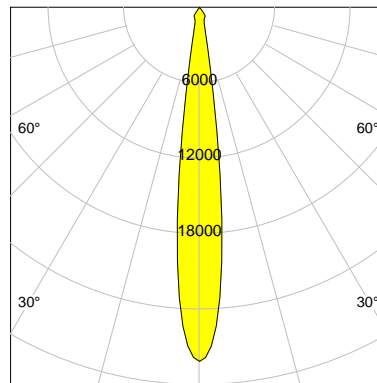

I-max : 28142 cd *

UGR : 20.5 (4H/8H - 70/50/20)

H/m	D/m	E_{max}/lx/klm *
1.0	0.2	10286
2.0	0.5	2571
3.0	0.7	1143
4.0	0.9	643

Other configurations, accessories or controls like DALI or Wireless on request

The technical data represent rated values for an ambient temperature of 25°C. The data values for the luminous flux are initially subject to a tolerance of +/- 10%, those for the the electrical connected load are initially subject to a tolerance of +/- 10%, those for the CRI +/- 1.5 and those for the colour temperature are initially subject to a tolerance of +/- 150 K. Errors and omission excepted. Subject to change without prior notice. Last update 2023_05_22