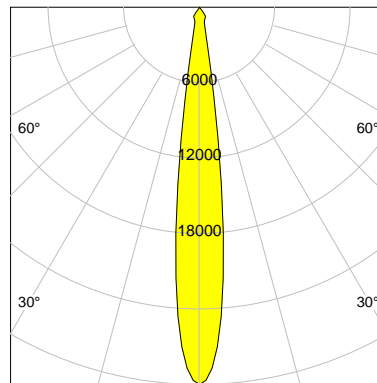

I-max : 29973 cd *

UGR : 20.7 (4H/8H - 70/50/20)

H/m	D/m	E_{max}/lx/klm *
1.0	0.2	10286
2.0	0.5	2571
3.0	0.7	1143
4.0	0.9	643

Other configurations, accessories or controls like DALI or Wireless on request

The technical data represent rated values for an ambient temperature of 25°C. The data values for the luminous flux are initially subject to a tolerance of +/- 10%, those for the the electrical connected load are initially subject to a tolerance of +/- 10%, those for the CRI +/- 1.5 and those for the colour temperature are initially subject to a tolerance of +/- 150 K. Errors and omission excepted. Subject to change without prior notice. Last update 2023_05_22