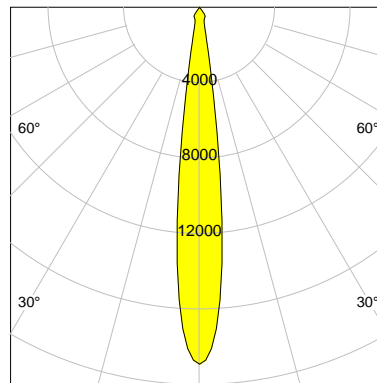

I-max : 18905 cd *

UGR : 19.1 (4H/8H - 70/50/20)

H/m	D/m	E_{max}/lx/klm *
1.0	0.2	10286
2.0	0.5	2571
3.0	0.7	1143
4.0	0.9	643

Other configurations, accessories or controls like DALI or Wireless on request

The technical data represent rated values for an ambient temperature of 25°C. The data values for the luminous flux are initially subject to a tolerance of +/- 10%, those for the the electrical connected load are initially subject to a tolerance of +/- 10%, those for the CRI +/- 1.5 and those for the colour temperature are initially subject to a tolerance of +/- 150 K. Errors and omission excepted. Subject to change without prior notice. Last update 2023_05_22