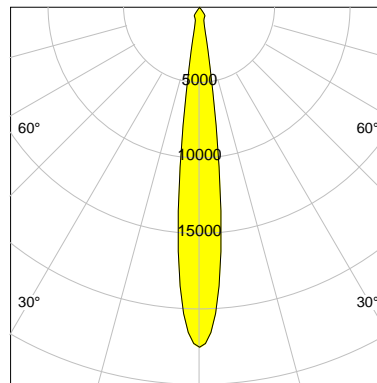

REFLECTOR

Technology	ULTRA
Material	Miro 8 Silver
FWHM	13°
FWTM	24°