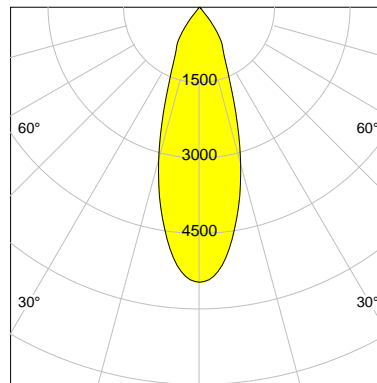

DESCRIPTION

Type	Track Spotlight
Article-number	141276L11252
Colour	white
Energy Consumption	17.1 W
Efficiency	139 lm/W
Luminous Flux	2378 lm
Current (sec)	450 mA
Protection Class	IP C
Energy-Label	C
Cooling	Passive

LED

Color Temperature	3000K
Color Rendering	CRI 82
LES	15
Color Tolerance	3-Step McAdam
Planckian Curve	BBBL
Spectrum	Premium White G7
Photobiological safety	RG2

ELECTRICAL

Power Supply	220-240, 50-60Hz
Safety Class	2
Startup Time	< 1s
Overload- / Shortcircuit Protection	
Wiring / Adapter	3-Phase Adapter
Max Luminaires MCB	B16A 27 pcs
Tracks	Global Stucchi Eutrac

Control

Control	On/Off
---------	--------

REFLECTOR

Technology	ULTRA
Material	Miro 4 Silver
FWHM	33°
FWTM	71°

I-max : 5463 cd *

UGR : 21.0 (4H/8H - 70/50/20)

H/m	D/m	E _{max} /lx/klm *
1.0	0.6	2297
2.0	1.2	574
3.0	1.8	255
4.0	2.4	144