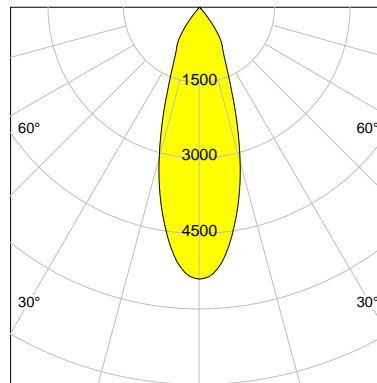

REFLECTOR

Technology	ULTRA
Material	Miro 4 Silver
FWHM	33°
FWTM	71°