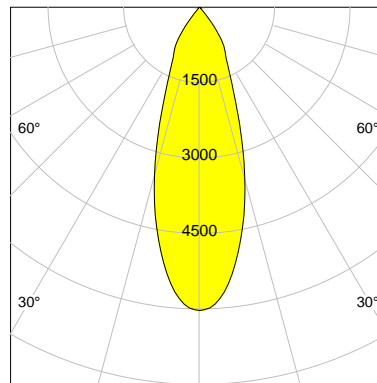

DESCRIPTION

Type	Track Spotlight
Article-number	141276L11257
Colour	white
Energy Consumption	19.1 W
Efficiency	138 lm/W
Luminous Flux	2623 lm
Current (sec)	500 mA
Protection Class	IP C
Energy-Label	C
Cooling	Passive

LED

Color Temperature	3000K
Color Rendering	CRI 82
LES	15
Color Tolerance	3-Step McAdam
Planckian Curve	BBBL
Spectrum	Premium White G7
Photobiological safety	RG2

ELECTRICAL

Power Supply	220-240, 50-60Hz
Safety Class	2
Startup Time	< 1s
Overload- / Shortcircuit Protection	
Wiring / Adapter	3-Phase Adapter
Max Luminaires MCB	B16A 27 pcs
Tracks	Global Stucchi Eutrac

Control

Control	On/Off
---------	--------

REFLECTOR

Technology	ULTRA
Material	Miro 4 Silver
FWHM	33°
FWTM	71°

I-max : 6025 cd *

UGR : 21.3 (4H/8H - 70/50/20)

H/m	D/m	E _{max} /lx/klm *
1.0	0.6	2297
2.0	1.2	574
3.0	1.8	255
4.0	2.4	144