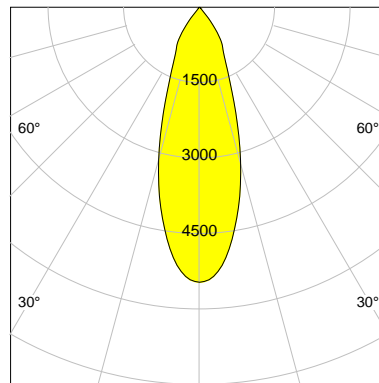

I-max : 5463 cd *

UGR : 21.0 (4H/8H - 70/50/20)

H/m	D/m	E_{max}/lx/klm *
1.0	0.6	2297
2.0	1.2	574
3.0	1.8	255
4.0	2.4	144

Other configurations, accessories or controls like DALI or Wireless on request

The technical data represent rated values for an ambient temperature of 25°C. The data values for the luminous flux are initially subject to a tolerance of +/- 10%, those for the the electrical connected load are initially subject to a tolerance of +/- 10%, those for the CRI +/- 1.5 and those for the colour temperature are initially subject to a tolerance of +/- 150 K. Errors and omission excepted. Subject to change without prior notice. Last update 2023_05_22