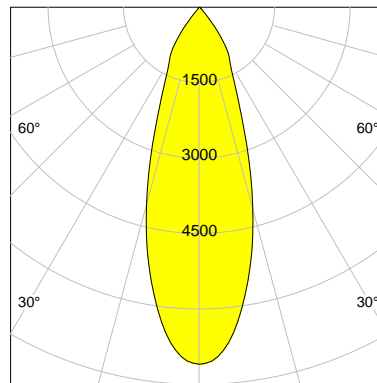

REFLECTOR

Technology	ULTRA
Material	Miro 4 Silver
FWHM	33°
FWTM	71°