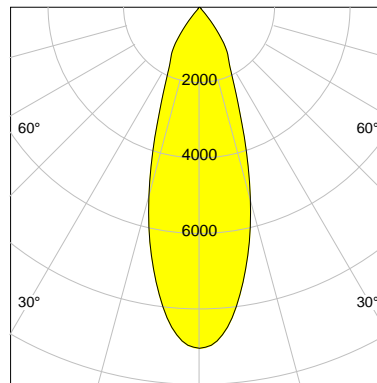

I-max : 9032 cd *

UGR : 22.7 (4H/8H - 70/50/20)

H/m	D/m	E_{max}/lx/klm *
1.0	0.6	2297
2.0	1.2	574
3.0	1.8	255
4.0	2.4	144

Other configurations, accessories or controls like DALI or Wireless on request

The technical data represent rated values for an ambient temperature of 25°C. The data values for the luminous flux are initially subject to a tolerance of +/- 10%, those for the the electrical connected load are initially subject to a tolerance of +/- 10%, those for the CRI +/- 1.5 and those for the colour temperature are initially subject to a tolerance of +/- 150 K. Errors and omission excepted. Subject to change without prior notice. Last update 2023_05_22