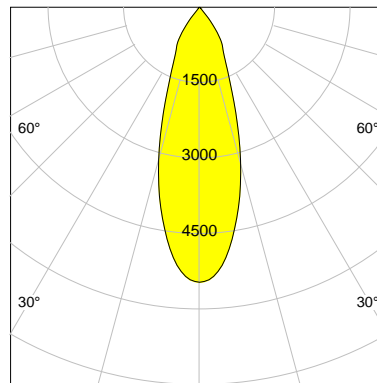

I-max : 5463 cd *

UGR : 21.0 (4H/8H - 70/50/20)

H/m	D/m	E_{max}/lx/klm *
1.0	0.6	2297
2.0	1.2	574
3.0	1.8	255
4.0	2.4	144

Other configurations, accessories or controls like DALI or Wireless on request

The technical data represent rated values for an ambient temperature of 25°C. The data values for the luminous flux are initially subject to a tolerance of +/- 10%, those for the the electrical connected load are initially subject to a tolerance of +/- 10%, those for the CRI +/- 1.5 and those for the colour temperature are initially subject to a tolerance of +/- 150 K. Errors and omission excepted. Subject to change without prior notice. Last update 2023_05_22