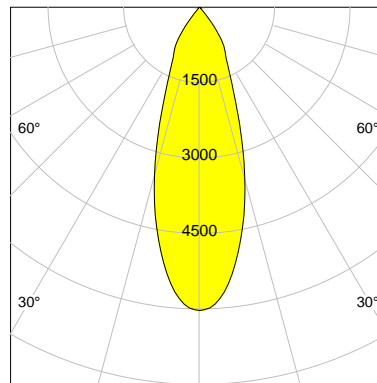

I-max : 6025 cd *

UGR : 21.3 (4H/8H - 70/50/20)

H/m	D/m	E_{max}/lx/klm *
1.0	0.6	2297
2.0	1.2	574
3.0	1.8	255
4.0	2.4	144

Other configurations, accessories or controls like DALI or Wireless on request

The technical data represent rated values for an ambient temperature of 25°C. The data values for the luminous flux are initially subject to a tolerance of +/- 10%, those for the the electrical connected load are initially subject to a tolerance of +/- 10%, those for the CRI +/- 1.5 and those for the colour temperature are initially subject to a tolerance of +/- 150 K. Errors and omission excepted. Subject to change without prior notice. Last update 2023_05_22