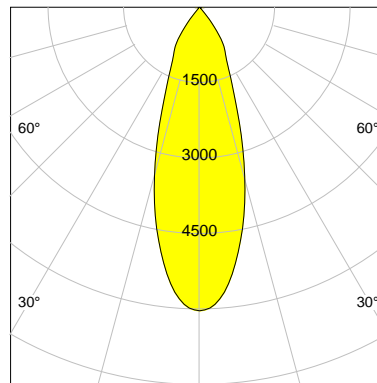

REFLECTOR

Technology	ULTRA
Material	Miro 4 Silver
FWHM	33°
FWTM	71°