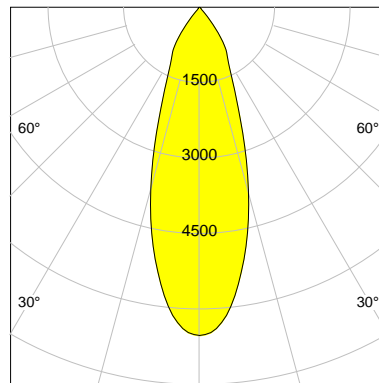

REFLECTOR

Technology	ULTRA
Material	Miro 4 Silver
FWHM	33°
FWTM	71°