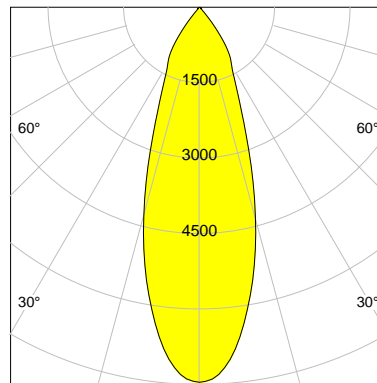

REFLECTOR

Technology	ULTRA
Material	Miro 4 Silver
FWHM	33°
FWTM	71°