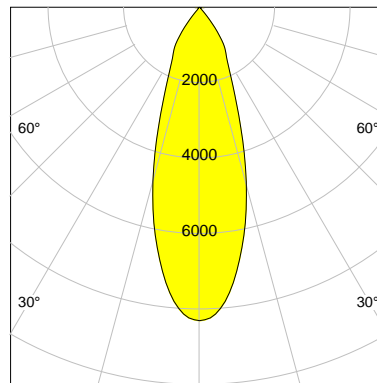

REFLECTOR

Technology	ULTRA
Material	Miro 4 Silver
FWHM	33°
FWTM	71°