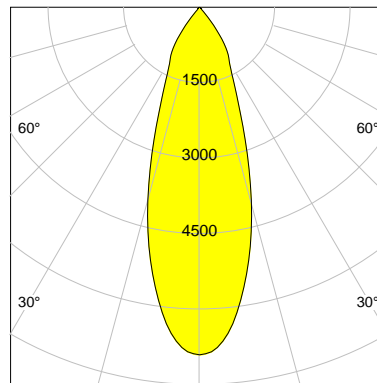

I-max : 6905 cd *

UGR : 21.8 (4H/8H - 70/50/20)

H/m	D/m	E_{max}/lx/klm *
1.0	0.6	2297
2.0	1.2	574
3.0	1.8	255
4.0	2.4	144

Other configurations, accessories or controls like DALI or Wireless on request

The technical data represent rated values for an ambient temperature of 25°C. The data values for the luminous flux are initially subject to a tolerance of +/- 10%, those for the the electrical connected load are initially subject to a tolerance of +/- 10%, those for the CRI +/- 1.5 and those for the colour temperature are initially subject to a tolerance of +/- 150 K. Errors and omission excepted. Subject to change without prior notice. Last update 2023_05_22