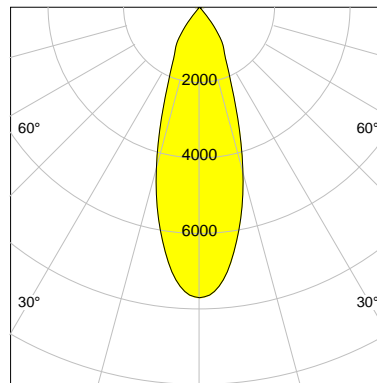

I-max : 7693 cd *

UGR : 22.2 (4H/8H - 70/50/20)

H/m	D/m	E_{max}/lx/klm *
1.0	0.6	2297
2.0	1.2	574
3.0	1.8	255
4.0	2.4	144

Other configurations, accessories or controls like DALI or Wireless on request

The technical data represent rated values for an ambient temperature of 25°C. The data values for the luminous flux are initially subject to a tolerance of +/- 10%, those for the the electrical connected load are initially subject to a tolerance of +/- 10%, those for the CRI +/- 1.5 and those for the colour temperature are initially subject to a tolerance of +/- 150 K. Errors and omission excepted. Subject to change without prior notice. Last update 2023_05_22