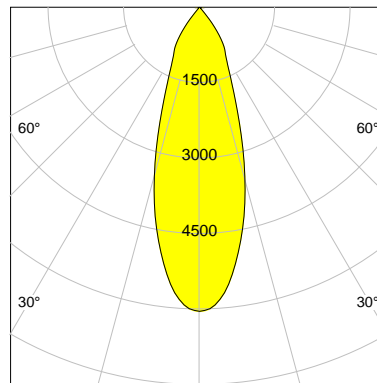

I-max : 6041 cd *

UGR : 21.3 (4H/8H - 70/50/20)

H/m	D/m	E_{max}/lx/klm *
1.0	0.6	2297
2.0	1.2	574
3.0	1.8	255
4.0	2.4	144

Other configurations, accessories or controls like DALI or Wireless on request

The technical data represent rated values for an ambient temperature of 25°C. The data values for the luminous flux are initially subject to a tolerance of +/- 10%, those for the the electrical connected load are initially subject to a tolerance of +/- 10%, those for the CRI +/- 1.5 and those for the colour temperature are initially subject to a tolerance of +/- 150 K. Errors and omission excepted. Subject to change without prior notice. Last update 2023_05_22