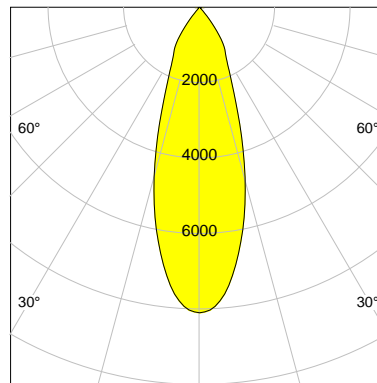

I-max : 8093 cd *

UGR : 22.3 (4H/8H - 70/50/20)

H/m	D/m	E_{max}/lx/klm *
1.0	0.6	2297
2.0	1.2	574
3.0	1.8	255
4.0	2.4	144

Other configurations, accessories or controls like DALI or Wireless on request

The technical data represent rated values for an ambient temperature of 25°C. The data values for the luminous flux are initially subject to a tolerance of +/- 10%, those for the the electrical connected load are initially subject to a tolerance of +/- 10%, those for the CRI +/- 1.5 and those for the colour temperature are initially subject to a tolerance of +/- 150 K. Errors and omission excepted. Subject to change without prior notice. Last update 2023_05_22