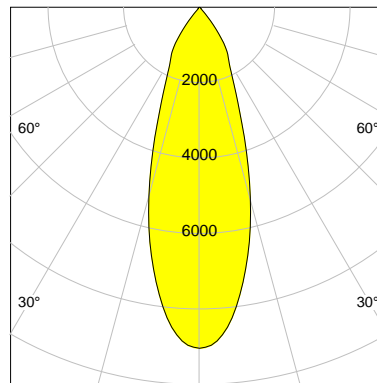

REFLECTOR

Technology	ULTRA
Material	Miro 4 Silver
FWHM	33°
FWTM	71°