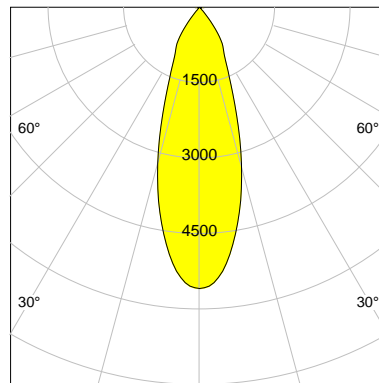

REFLECTOR

Technology	ULTRA
Material	Miro 4 Silver
FWHM	33°
FWTM	71°