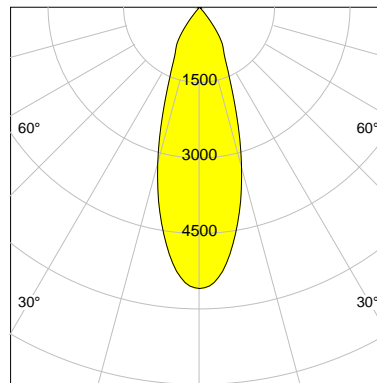

DESCRIPTION

Type	Track Spotlight
Article-number	141276L11380
Colour	silver
Energy Consumption	21.1 W
Efficiency	115 lm/W
Luminous Flux	2433 lm
Current (sec)	550 mA
Protection Class	IP
Energy-Label	D
Cooling	Passive

LED

Color Temperature	3000K
Color Rendering	CRI 92
LES	15
Color Tolerance	3-Step McAdam
Planckian Curve	BBBL
Spectrum	Premium White G7
Photobiological safety	RG2

ELECTRICAL

Power Supply	220-240, 50-60Hz
Safety Class	2
Startup Time	< 1s
Overload- / Shortcircuit Protection	
Wiring / Adapter	3-Phase Adapter
Max Luminaires MCB	B16A 27 pcs
Tracks	Global Stucchi Eutrac

Control

Control	On/Off
---------	--------

REFLECTOR

Technology	ULTRA
Material	Miro 4 Silver
FWHM	33°
FWTM	71°

I-max : 5589 cd *

UGR : 21.1 (4H/8H - 70/50/20)

H/m	D/m	E _{max} /lx/klm *
1.0	0.6	2297
2.0	1.2	574
3.0	1.8	255
4.0	2.4	144