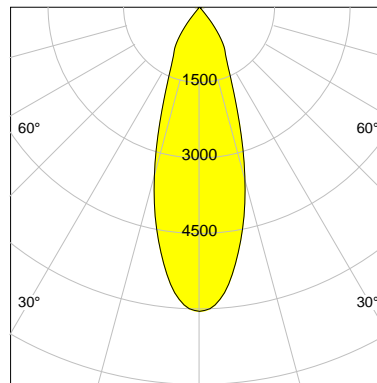

DESCRIPTION

Type	Track Spotlight
Article-number	141276L11381
Colour	silver
Energy Consumption	23.2 W
Efficiency	113 lm/W
Luminous Flux	2630 lm
Current (sec)	600 mA
Protection Class	IP
Energy-Label	E
Cooling	Passive

LED

Color Temperature	3000K
Color Rendering	CRI 92
LES	15
Color Tolerance	3-Step McAdam
Planckian Curve	BBBL
Spectrum	Premium White G7
Photobiological safety	RG2

ELECTRICAL

Power Supply	220-240, 50-60Hz
Safety Class	2
Startup Time	< 1s
Overload- / Shortcircuit Protection	
Wiring / Adapter	3-Phase Adapter
Max Luminaires MCB	B16A 27 pcs
Tracks	Global Stucchi Eutrac

Control

Control	On/Off
---------	--------

REFLECTOR

Technology	ULTRA
Material	Miro 4 Silver
FWHM	33°
FWTM	71°

I-max : 6041 cd *

UGR : 21.3 (4H/8H - 70/50/20)

H/m	D/m	E _{max} /lx/klm *
1.0	0.6	2297
2.0	1.2	574
3.0	1.8	255
4.0	2.4	144