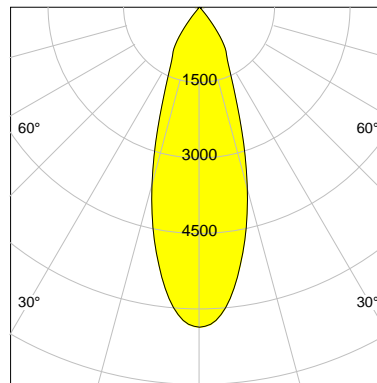

DESCRIPTION

Type	Track Spotlight
Article-number	141276L11428
Colour	black
Energy Consumption	23.2 W
Efficiency	119 lm/W
Luminous Flux	2767 lm
Current (sec)	600 mA
Protection Class	IP
Energy-Label	D
Cooling	Passive

LED

Color Temperature	3000K
Color Rendering	CRI 92
LES	15
Color Tolerance	3-Step McAdam
Planckian Curve	BBBL
Spectrum	Premium White G7
Photobiological safety	RG2

ELECTRICAL

Power Supply	220-240, 50-60Hz
Safety Class	2
Startup Time	< 1s
Overload- / Shortcircuit Protection	
Wiring / Adapter	3-Phase Adapter
Max Luminaires MCB	B16A 27 pcs
Tracks	Global Stucchi Eutrac

Control

Control	On/Off
---------	--------

REFLECTOR

Technology	ULTRA
Material	Miro 4 Silver
FWHM	33°
FWTM	71°

I-max : 6356 cd *

UGR : 21.5 (4H/8H - 70/50/20)

H/m	D/m	E _{max} /lx/klm *
1.0	0.6	2297
2.0	1.2	574
3.0	1.8	255
4.0	2.4	144