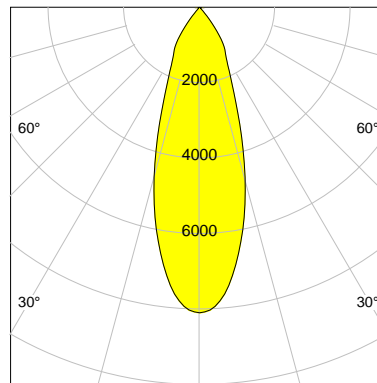

DESCRIPTION

Type	Track Spotlight
Article-number	141276L11430
Colour	black
Energy Consumption	31.8 W
Efficiency	111 lm/W
Luminous Flux	3523 lm
Current (sec)	800 mA
Protection Class	IP
Energy-Label	E
Cooling	Passive

LED

Color Temperature	3000K
Color Rendering	CRI 92
LES	15
Color Tolerance	3-Step McAdam
Planckian Curve	BBBL
Spectrum	Premium White G7
Photobiological safety	RG2

ELECTRICAL

Power Supply	220-240, 50-60Hz
Safety Class	2
Startup Time	< 1s
Overload- / Shortcircuit Protection	
Wiring / Adapter	3-Phase Adapter
Max Luminaires MCB	B16A 27 pcs
Tracks	Global Stucchi Eutrac

Control

Control	On/Off
---------	--------

REFLECTOR

Technology	ULTRA
Material	Miro 4 Silver
FWHM	33°
FWTM	71°

I-max : 8093 cd *

UGR : 22.3 (4H/8H - 70/50/20)

H/m	D/m	E _{max} /lx/klm *
1.0	0.6	2297
2.0	1.2	574
3.0	1.8	255
4.0	2.4	144