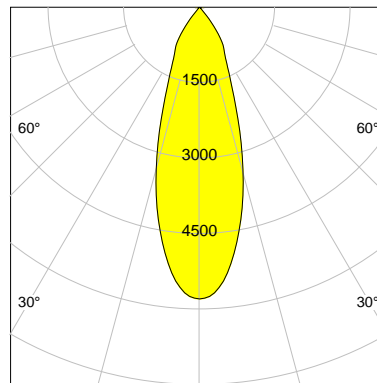

DESCRIPTION

Type	Track Spotlight
Article-number	141276L11431
Colour	white
Energy Consumption	17.1 W
Efficiency	148 lm/W
Luminous Flux	2523 lm
Current (sec)	450 mA
Protection Class	IP C
Energy-Label	C
Cooling	Passive

LED

Color Temperature	3500K
Color Rendering	CRI 90
LES	15
Color Tolerance	2-Step McAdam
Planckian Curve	BBBL
Spectrum	Premium White G7 HE+
Photobiological safety	RG1

ELECTRICAL

Power Supply	220-240, 50-60Hz
Safety Class	2
Startup Time	< 1s
Overload- / Shortcircuit Protection	
Wiring / Adapter	3-Phase Adapter
Max Luminaires MCB	B16A 27 pcs
Tracks	Global Stucchi Eutrac

Control

Control	On/Off
---------	--------

REFLECTOR

Technology	ULTRA
Material	Miro 4 Silver
FWHM	33°
FWTM	71°

I-max : 5796 cd *

UGR : 21.2 (4H/8H - 70/50/20)

H/m	D/m	E _{max} /lx/klm *
1.0	0.6	2297
2.0	1.2	574
3.0	1.8	255
4.0	2.4	144