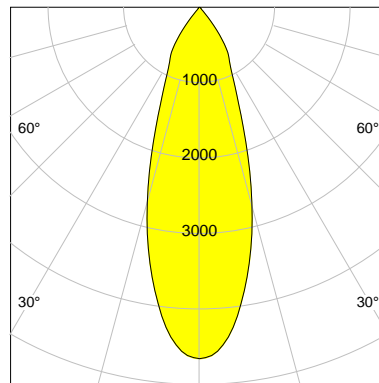

DESCRIPTION

Type	Track Spotlight
Article-number	141276L11448
Colour	black
Energy Consumption	17.1 W
Efficiency	119 lm/W
Luminous Flux	2026 lm
Current (sec)	450 mA
Protection Class	IP
Energy-Label	D
Cooling	Passive

LED

Color Temperature	3000K
Color Rendering	CRI 92
LES	15
Color Tolerance	3-Step McAdam
Planckian Curve	BBBL
Spectrum	Premium White G7
Photobiological safety	RG2

ELECTRICAL

Power Supply	220-240, 50-60Hz
Safety Class	2
Startup Time	< 1s
Overload- / Shortcircuit Protection	
Wiring / Adapter	3-Phase Adapter
Max Luminaires MCB	B16A 27 pcs
Tracks	Global Stucchi Eutrac

Control

Control	On/Off
---------	--------

REFLECTOR

Technology	ULTRA
Material	Miro 4 Silver
FWHM	33°
FWTM	71°

I-max : 4654 cd *

UGR : 20.4 (4H/8H - 70/50/20)

H/m	D/m	E _{max} /lx/klm *
1.0	0.6	2297
2.0	1.2	574
3.0	1.8	255
4.0	2.4	144