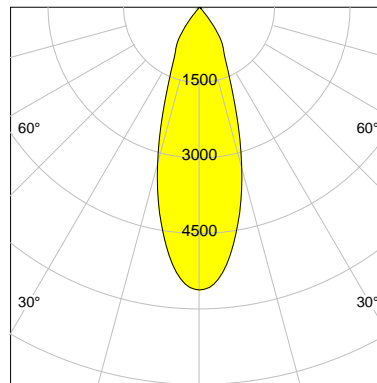

REFLECTOR

Technology	ULTRA
Material	Miro 4 Silver
FWHM	33°
FWTM	71°