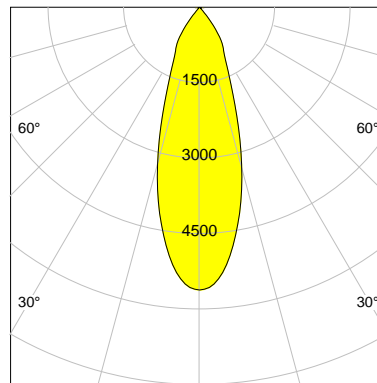

DESCRIPTION

Type	Track Spotlight
Article-number	141276L11466
Colour	black
Energy Consumption	17.1 W
Efficiency	143 lm/W
Luminous Flux	2445 lm
Current (sec)	450 mA
Protection Class	IP C
Energy-Label	C
Cooling	Passive

LED

Color Temperature	3000K
Color Rendering	CRI 90
LES	15
Color Tolerance	2-Step McAdam
Planckian Curve	BBBL
Spectrum	Premium White G7 HE+
Photobiological safety	RG1

ELECTRICAL

Power Supply	220-240, 50-60Hz
Safety Class	2
Startup Time	< 1s
Overload- / Shortcircuit Protection	
Wiring / Adapter	3-Phase Adapter
Max Luminaires MCB	B16A 27 pcs
Tracks	Global Stucchi Eutrac

Control

Control	On/Off
---------	--------

REFLECTOR

Technology	ULTRA
Material	Miro 4 Silver
FWHM	33°
FWTM	71°

I-max : 5616 cd *

UGR : 21.1 (4H/8H - 70/50/20)

H/m	D/m	E _{max} /lx/klm *
1.0	0.6	2297
2.0	1.2	574
3.0	1.8	255
4.0	2.4	144