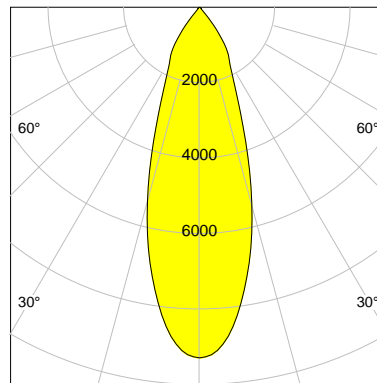

LED

Color Temperature	3000K
Color Rendering	CRI 90
LES	15
Color Tolerance	2-Step McAdam
Planckian Curve	BBBL
Spectrum	Premium White G7 HE+
Photobiological safety	RG1

ELECTRICAL

Power Supply	220-240, 50-60Hz
Safety Class	2
Startup Time	< 1s
Overload- / Shortcircuit Protection	
Wiring / Adapter	3-Phase Adapter
Max Luminaires MCB	B16A 27 pcs
Tracks	Global Stucchi Eutrac

Control

Control	On/Off
---------	--------

REFLECTOR

Technology	ULTRA
Material	Miro 4 Silver
FWHM	33°
FWTM	71°

I-max : 9287 cd *

UGR : 22.8 (4H/8H - 70/50/20)

H/m	D/m	E _{max} /lx/klm *
1.0	0.6	2297
2.0	1.2	574
3.0	1.8	255
4.0	2.4	144