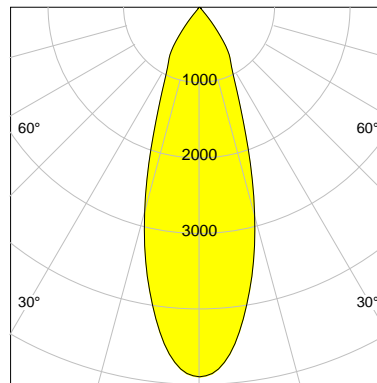

REFLECTOR

Technology	ULTRA
Material	Miro 4 Silver
FWHM	33°
FWTM	71°