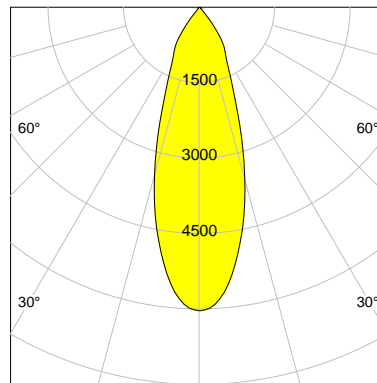

DESCRIPTION

Type	Track Spotlight
Article-number	141276L11480
Colour	black
Energy Consumption	21.1 W
Efficiency	124 lm/W
Luminous Flux	2625 lm
Current (sec)	550 mA
Protection Class	IP
Energy-Label	D
Cooling	Passive

LED

Color Temperature	4000K
Color Rendering	CRI 92
LES	15
Color Tolerance	3-Step McAdam
Planckian Curve	BBBL
Spectrum	Premium White G7
Photobiological safety	RG2

ELECTRICAL

Power Supply	220-240, 50-60Hz
Safety Class	2
Startup Time	< 1s
Overload- / Shortcircuit Protection	
Wiring / Adapter	3-Phase Adapter
Max Luminaires MCB	B16A 27 pcs
Tracks	Global Stucchi Eutrac

Control

Control	On/Off
---------	--------

REFLECTOR

Technology	ULTRA
Material	Miro 4 Silver
FWHM	33°
FWTM	71°

I-max : 6030 cd *

UGR : 21.3 (4H/8H - 70/50/20)

H/m	D/m	E _{max} /lx/klm *
1.0	0.6	2297
2.0	1.2	574
3.0	1.8	255
4.0	2.4	144