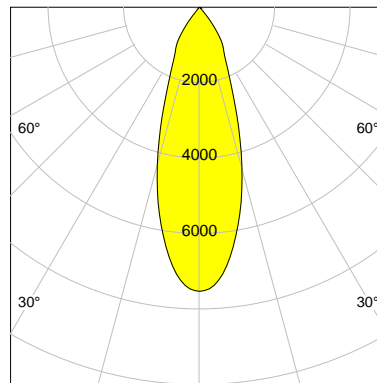

DESCRIPTION

Type	Track Spotlight
Article-number	141276L11482
Colour	white
Energy Consumption	23.2 W
Efficiency	141 lm/W
Luminous Flux	3276 lm
Current (sec)	600 mA
Protection Class	IP C
Energy-Label	C
Cooling	Passive

LED

Color Temperature	3500K
Color Rendering	CRI 90
LES	15
Color Tolerance	2-Step McAdam
Planckian Curve	BBBL
Spectrum	Premium White G7 HE+
Photobiological safety	RG1

ELECTRICAL

Power Supply	220-240, 50-60Hz
Safety Class	2
Startup Time	< 1s
Overload- / Shortcircuit Protection	
Wiring / Adapter	3-Phase Adapter
Max Luminaires MCB	B16A 27 pcs
Tracks	Global Stucchi Eutrac

Control

Control	On/Off
---------	--------

REFLECTOR

Technology	ULTRA
Material	Miro 4 Silver
FWHM	33°
FWTM	71°

I-max : 7525 cd *

UGR : 22.1 (4H/8H - 70/50/20)

H/m	D/m	E _{max} /lx/klm *
1.0	0.6	2297
2.0	1.2	574
3.0	1.8	255
4.0	2.4	144