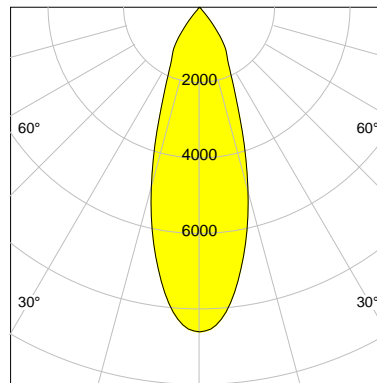

REFLECTOR

Technology	ULTRA
Material	Miro 4 Silver
FWHM	33°
FWTM	71°