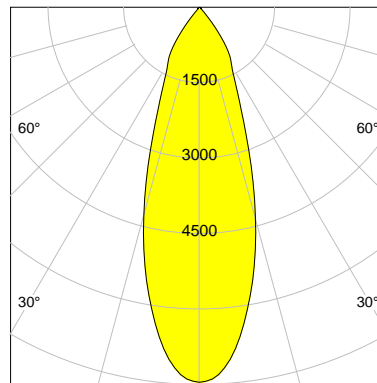

DESCRIPTION

Type	Track Spotlight
Article-number	141276L11496
Colour	black
Energy Consumption	27.4 W
Efficiency	118 lm/W
Luminous Flux	3244 lm
Current (sec)	700 mA
Protection Class	IP
Energy-Label	D
Cooling	Passive

LED

Color Temperature	4000K
Color Rendering	CRI 92
LES	15
Color Tolerance	3-Step McAdam
Planckian Curve	BBBL
Spectrum	Premium White G7
Photobiological safety	RG2

ELECTRICAL

Power Supply	220-240, 50-60Hz
Safety Class	2
Startup Time	< 1s
Overload- / Shortcircuit Protection	
Wiring / Adapter	3-Phase Adapter
Max Luminaires MCB	B16A 27 pcs
Tracks	Global Stucchi Eutrac

Control

Control	On/Off
---------	--------

REFLECTOR

Technology	ULTRA
Material	Miro 4 Silver
FWHM	33°
FWTM	71°

I-max : 7452 cd *

UGR : 22.1 (4H/8H - 70/50/20)

H/m	D/m	E _{max} /lx/klm *
1.0	0.6	2297
2.0	1.2	574
3.0	1.8	255
4.0	2.4	144