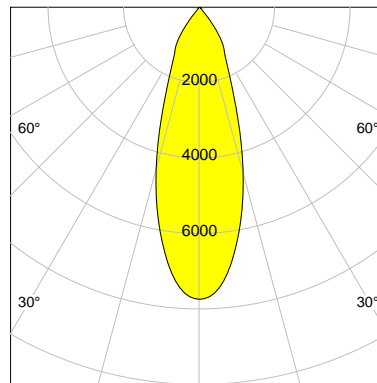

DESCRIPTION

Type	Track Spotlight
Article-number	141276L11501
Colour	white
Energy Consumption	23.2 W
Efficiency	145 lm/W
Luminous Flux	3368 lm
Current (sec)	600 mA
Protection Class	IP C
Energy-Label	C
Cooling	Passive

LED

Color Temperature	4000K
Color Rendering	CRI 90
LES	15
Color Tolerance	2-Step McAdam
Planckian Curve	BBBL
Spectrum	Premium White G7 HE+
Photobiological safety	RG1

ELECTRICAL

Power Supply	220-240, 50-60Hz
Safety Class	2
Startup Time	< 1s
Overload- / Shortcircuit Protection	
Wiring / Adapter	3-Phase Adapter
Max Luminaires MCB	B16A 27 pcs
Tracks	Global Stucchi Eutrac

Control

Control	On/Off
---------	--------

REFLECTOR

Technology	ULTRA
Material	Miro 4 Silver
FWHM	33°
FWTM	71°

I-max : 7737 cd *

UGR : 22.2 (4H/8H - 70/50/20)

H/m	D/m	E _{max} /lx/klm *
1.0	0.6	2297
2.0	1.2	574
3.0	1.8	255
4.0	2.4	144