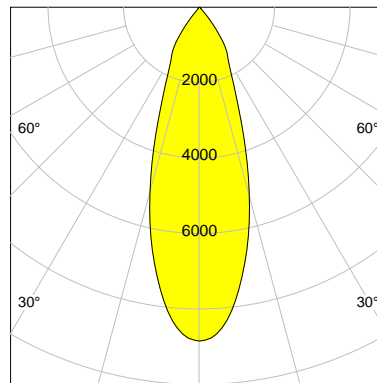

DESCRIPTION

Type	Track Spotlight
Article-number	141276L11502
Colour	white
Energy Consumption	27.4 W
Efficiency	140 lm/W
Luminous Flux	3849 lm
Current (sec)	700 mA
Protection Class	IP C
Energy-Label	C
Cooling	Passive

LED

Color Temperature	4000K
Color Rendering	CRI 90
LES	15
Color Tolerance	2-Step McAdam
Planckian Curve	BBBL
Spectrum	Premium White G7 HE+
Photobiological safety	RG1

ELECTRICAL

Power Supply	220-240, 50-60Hz
Safety Class	2
Startup Time	< 1s
Overload- / Shortcircuit Protection	
Wiring / Adapter	3-Phase Adapter
Max Luminaires MCB	B16A 27 pcs
Tracks	Global Stucchi Eutrac

Control

Control	On/Off
---------	--------

REFLECTOR

Technology	ULTRA
Material	Miro 4 Silver
FWHM	33°
FWTM	71°

I-max : 8842 cd *

UGR : 22.7 (4H/8H - 70/50/20)

H/m	D/m	E _{max} /lx/klm *
1.0	0.6	2297
2.0	1.2	574
3.0	1.8	255
4.0	2.4	144