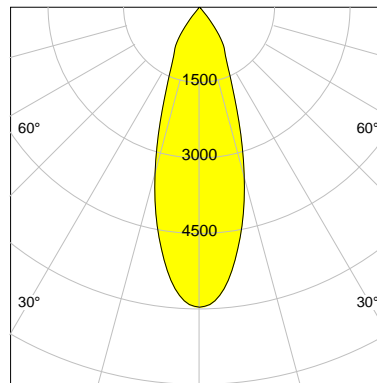

REFLECTOR

Technology	ULTRA
Material	Miro 4 Silver
FWHM	33°
FWTM	71°