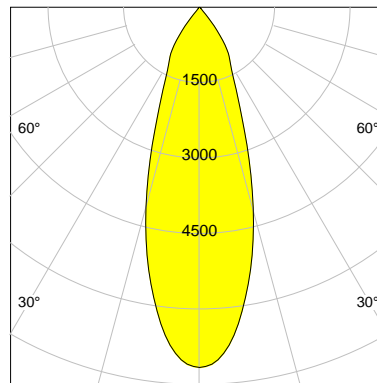

REFLECTOR

Technology	ULTRA
Material	Miro 4 Silver
FWHM	33°
FWTM	71°