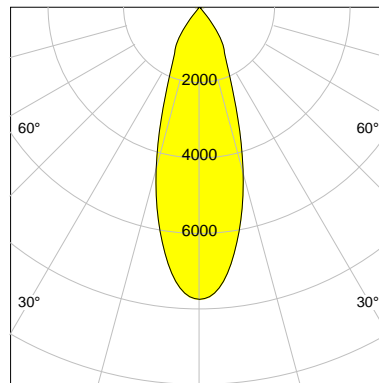

REFLECTOR

Technology	ULTRA
Material	Miro 4 Silver
FWHM	33°
FWTM	71°