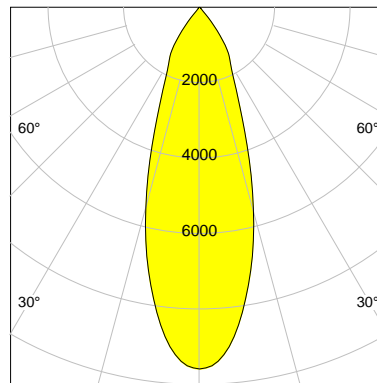

DESCRIPTION

Type	Track Spotlight
Article-number	141276L11518
Colour	silver
Energy Consumption	31.8 W
Efficiency	131 lm/W
Luminous Flux	4171 lm
Current (sec)	800 mA
Protection Class	IP
Energy-Label	D
Cooling	Passive

LED

Color Temperature	3500K
Color Rendering	CRI 90
LES	15
Color Tolerance	2-Step McAdam
Planckian Curve	BBBL
Spectrum	Premium White G7 HE+
Photobiological safety	RG1

ELECTRICAL

Power Supply	220-240, 50-60Hz
Safety Class	2
Startup Time	< 1s
Overload- / Shortcircuit Protection	
Wiring / Adapter	3-Phase Adapter
Max Luminaires MCB	B16A 27 pcs
Tracks	Global Stucchi Eutrac

Control

Control	On/Off
---------	--------

REFLECTOR

Technology	ULTRA
Material	Miro 4 Silver
FWHM	33°
FWTM	71°

I-max : 9581 cd *

UGR : 22.9 (4H/8H - 70/50/20)

H/m	D/m	E _{max} /lx/klm *
1.0	0.6	2297
2.0	1.2	574
3.0	1.8	255
4.0	2.4	144