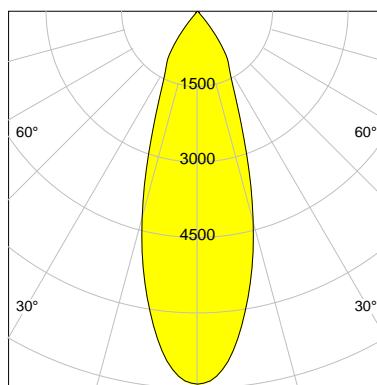

DESCRIPTION

Type	Track Spotlight
Article-number	141276L11548
Colour	white
Energy Consumption	31.8 W
Efficiency	101 lm/W
Luminous Flux	3225 lm
Current (sec)	800 mA
Protection Class	IP
Energy-Label	E
Cooling	Passive

LED

Color Temperature	2700K
Color Rendering	CRI 92
LES	15
Color Tolerance	3-Step McAdam
Planckian Curve	BBL
Spectrum	Warm White G7
Photobiological safety	RG2

ELECTRICAL

Power Supply	220-240, 50-60Hz
Safety Class	2
Startup Time	< 1s
Overload- / Shortcircuit Protection	
Wiring / Adapter	3-Phase Adapter
Max Luminaires MCB	B16A 27 pcs
Tracks	Global Stucchi Eutrac

Control

Control	On/Off
---------	--------

REFLECTOR

Technology	ULTRA
Material	Miro 4 Silver
FWHM	33°
FWTM	71°

I-max : 7408 cd *

UGR : 22.0 (4H/8H - 70/50/20)

H/m	D/m	E _{max} /lx/klm *
1.0	0.6	2297
2.0	1.2	574
3.0	1.8	255
4.0	2.4	144